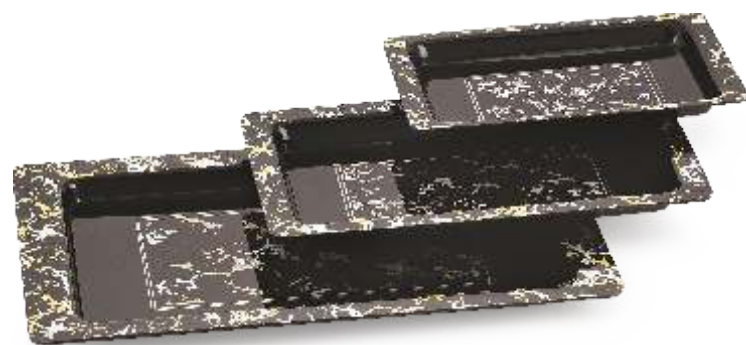

SERVING TRAY

OLIVIA 3 PC SET
BOX

	Size	Colors
Small	234 x 160 x 20	
medium	300 x 200 x 20	
Big	390 x 265 x 20	

PIXEL 3 PC SET
BOX

	Size	Colors
Small	227 x 147 x 18	
medium	272 x 194 x 20	
Big	322 x 228 x 22