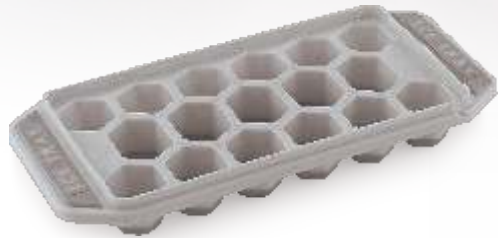

PACIFIC 1

Size 255 x 115 x 35

Color